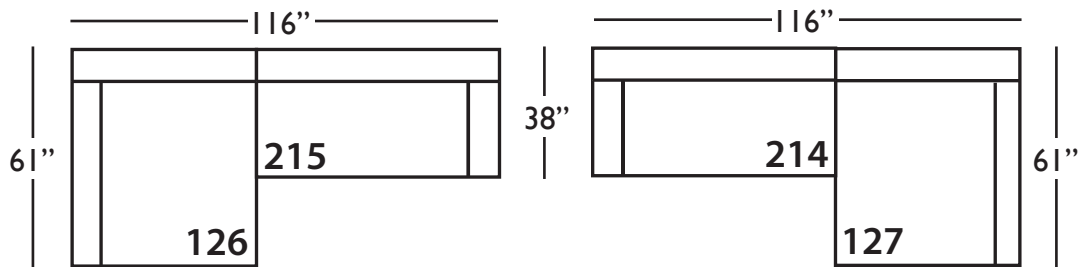

Boden-214/215
Two Seated End - RSE/LSE
L58" D38" H35"

Seat Height 21"
Seat Depth 25"
Arm Height 28"

This is a suggested application and is subject to change.
Sizes and dimensions will vary due to the individual hand crafted techniques and materials used in every style we produce.
All furniture style names are for internal reference only, not intended for commercial use.

BODEN SECTIONAL COLLECTION		
	Bumper 126/127	2-Seat End 214/215
Standard Features		
Cloud Cushion	x	x
24" Non-Weltd Pillow (TP)	x (2)	x
14"x26" Bolster Pillow	N/A	x
Sinuous Underconstruction	x	x
Options - See Price List for Prices		
Luxe Cushion	No Charge	No Charge
Cloud Plus Cushion	x	x
Extra Pillows (XP) - 24" TP	x	x
Ordering Instructions		
To Order, Please write the following:	Boden-126 RSC/127 LSC	Boden-214 RSE/215 LSE

Pattern Availability: RG, PS, NM, RS

ECLECTIC.SPIRITED.WONDERFULLY COMFORTABLE.

BODEN • UPHOLSTERED • BENCH SEAT

Bumper*
L58" D61" H35"
**available as right or left seated*

2-Seat Bench End*
L58" D38" H35"
**available as right or left seated*